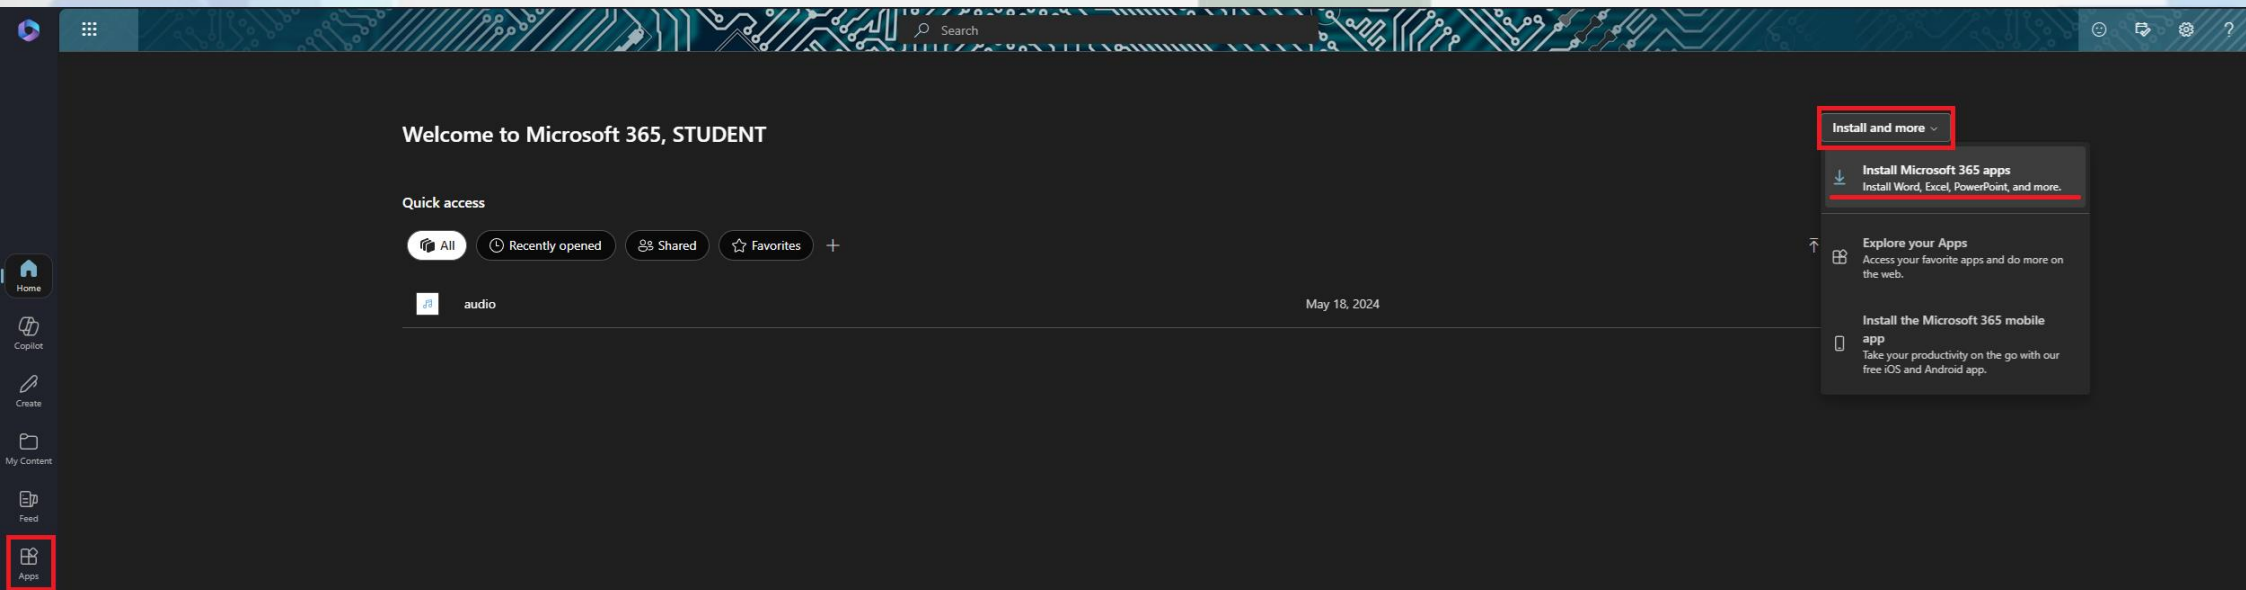

Ghid pentru studenți

Acces aplicații și servicii Microsoft

1. Pentru suita de servicii și aplicații Office365, de instalat local sau de utilizat online: <https://office.com>:

Aici aveți acces la 1TB spațiu pe [OneDrive](#), acces [AI Copilot](#), [Teams](#), email [Outlook](#), etc.:

The screenshot displays the Microsoft 365 App Launcher interface. At the top, there is a search bar and a "Get more Apps" button. Below this, a row of application tiles includes Copilot, Teams, Word, Excel, PowerPoint, Outlook, and OneDrive. A section titled "Explore by category" features buttons for Productivity, Utilities, Education, Communication, Content management, Project management, Developer tools, and Employee Experience. The main area contains a grid of application tiles, each with an icon, name, and brief description. The "Apps" icon in the left-hand navigation menu is highlighted with a red box.